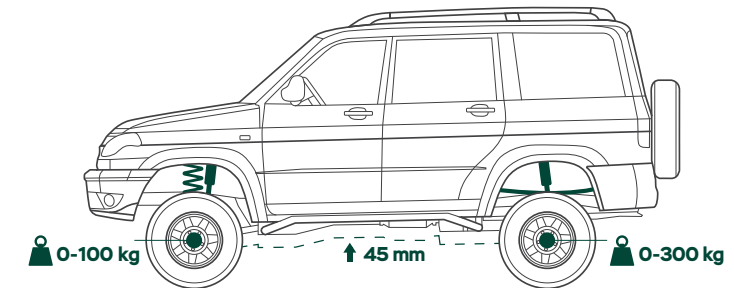

27 SUSPENSION LIFT KITS

Lift kits are the perfect upgrade for those who desire to increase the off-road abilities of their vehicle and turn it into a real 4 x 4 vehicle. There is an option to mount bigger wheels for comfort on rough terrain.

Parts:

- shock absorbers;
- rigid springs;
- additional sheets for springs.

316300-4714016-00

Improves geometric stance

Durable under extreme operating conditions

Increases ground clearance by 45 mm

Improves driving performance

27