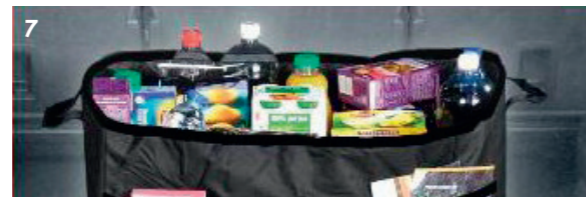

1 - Front carpet mat with Citroën logo

2 - Front rubber floor mat with Citroën logo

FLOOR MATS

An effective barrier against daily wear and tear, Citroën floor mats are designed to fit the specific floor size of your vehicle. They are easy to fit, hard-wearing and resistant. Although driver-side safety is enhanced by their excellent grip, they also reveal impressive design and creativity.

BOOT STORAGE

Protect the original carpet with this non-slip boot storage bin. Perfect for transporting equipment or dirty items, it lets you deal with any situation. Be ready to go at any time with this easy-to-install accessory.