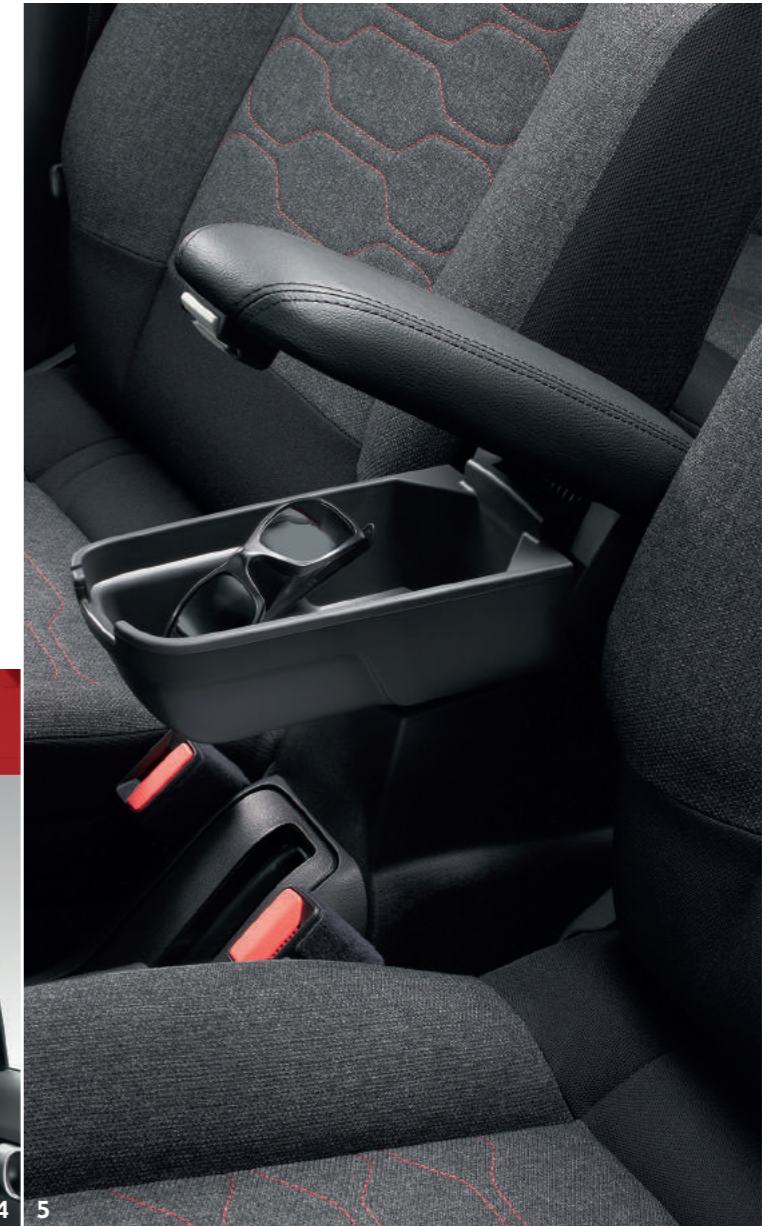

3

- 1 - Fragrance diffuser
- 2 - Ashtray with grey ring
- 3 - Range of nomadic perfume refills
- 4 - Hanger on headrest
- 5 - Front Centre Armrest

2

4

5

MORE CONFIDENCE

Your safety is everything. Engineered to give you confidence and security our accessories will help to protect you and your passengers wherever you go.

1

CHILD SEATS

The smallest sometimes deserve the greatest attention. Child seats help to add to your CITROËN comfort, by being easy to install and use.

- 1 - Range of child seats available - for more information talk to your CITROËN Dealer
- 2 - Set of traditional snow chains
- 3 - Warning triangle and high visibility jacket