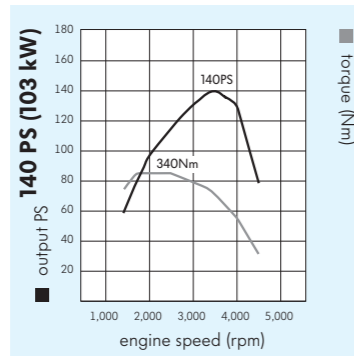

New California SE engine specifications.

	140PS TDI	180PS BiTDI
Engine type	Transverse, water cooled in line variable turbine geometry turbocharger with intercooler	Transverse, water cooled in line bi-turbo with intercooler
Mixture preparation/injection method	Common rail direct injection	BiTurbo common rail direct injection
EU exhaust emission standard	5	
No. of cylinders	4	
Cubic capacity, cm³	1,968	
Output, PS at rpm	140 at 3,500	180 at 4,000
Torque, max. Nm/rpm	340/1,750-2,500	400/1,500-2,000
Diesel Particulate Filter	•	•
6-speed manual gearbox	•	•
7-speed auto DSG	-	•
Front wheel drive	•	•
4MOTION® all wheel drive	-	•

Electrics.

Alternator	180A
Battery	61Ah (330A)

- Available.
- Not available.