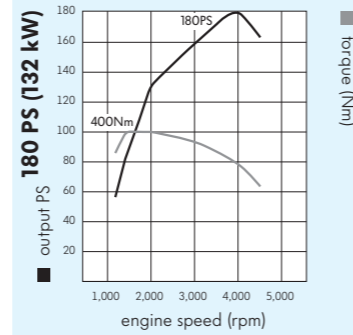

New Caravelle engine specifications.

	140PS TDI	180PS BiTDI
Engine type	Transverse, water cooled, diesel in line variable turbine geometry turbocharger with intercooler	Transverse, water cooled in line bi-turbo with intercooler
Mixture preparation/injection method	Common rail direct injection	BiTurbo common rail direct injection
EU exhaust emission standard	5	
No. of cylinders	4	
Cubic capacity, cm³	1,968	
Output, PS at rpm	140 at 3,500	180 at 4,000
Torque, max. Nm/rpm	340/1,750-2,500	400/1,500-2,000
Diesel Particulate Filter	•	•
6-speed manual gearbox	•	•
7-speed auto DSG	•	•
Front wheel drive	•	•
4MOTION® all wheel drive	-	•

Electrics.

Alternator	180A
Battery - SE	61Ah (330A)
- Executive	95Ah (450A)

- Available.
- Not available.

New Caravelle fuel consumption, performance and CO₂ emissions.

Fuel consumption mpg (l/100km), CO₂ emissions (g/km) for new Caravelle SE and Executive with 80 litre fuel tank capacity.

Engine	140PS TDI 2.0 litre	140PS TDI DSG 2.0 litre	180PS BiTDI 2.0 litre	180PS BiTDI DSG 2.0 litre	180PS BiTDI 4MOTION® * 2.0 litre
Urban	28.8 (9.8)	27.2 (10.4)	29.4 (9.6)	28.2 (10.0)	TBC
Extra urban	43.5 (6.5)	40.9 (6.9)	43.5 (6.5)	42.2 (6.7)	TBC
Combined	36.7 (7.7)	34.4 (8.2)	37.2 (7.6)	35.8 (7.9)	TBC
CO₂ emissions	203	216	199	208	TBC
Acceleration mph (0-62)	14.2	14.7	11.4	11.3	TBC
Top speed mph	107	107	119	119	TBC

The performance figures listed above apply to vehicles without optional extras.

* Please contact your Van Centre for full details of availability.