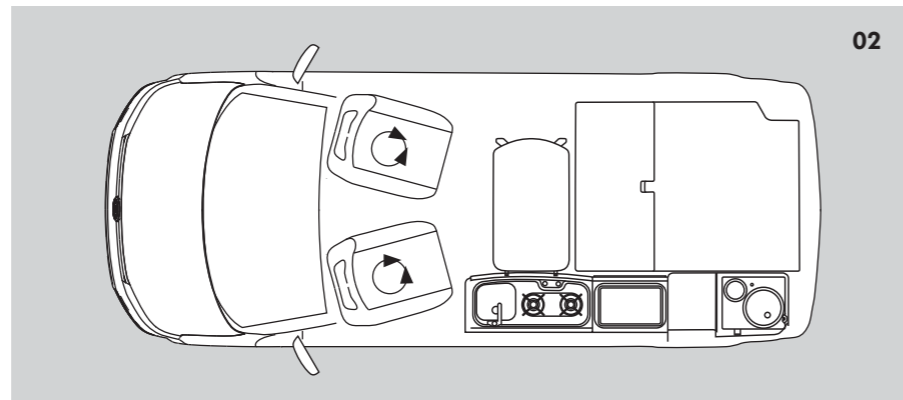

This exceptional vehicle is sure-footed, too, with high body rigidity, large anti-roll bars, McPherson suspension struts and independent rear suspension combining to ensure a dynamic driving experience. Naturally, safety is paramount, which is why an Anti-lock Brake System (ABS), Electronic Differential Lock (EDL), Traction Control System (TCS), Engine Braking Control (EBC) and Electronic Stabilisation Programme (ESP), not to mention driver, passenger, side and front curtain airbags, all come as standard, providing you and your passengers with the highest levels of protection.

01 The rear bench seat in the living area converts into a bed measuring 114 x 200cm. To enlarge the luggage space, the cover can also be locked in a higher position.

02 Layout shows the lower cabin area with bench seat folded flat and bed cushion in place to create sleeping area.

03 The bed in the roof area measures 120 x 200cm. The slatted frame has a padded mattress for comfort.

04 A safety net can be attached to the upper berth.

05 The cab access to the roof space can be closed off with a blind.