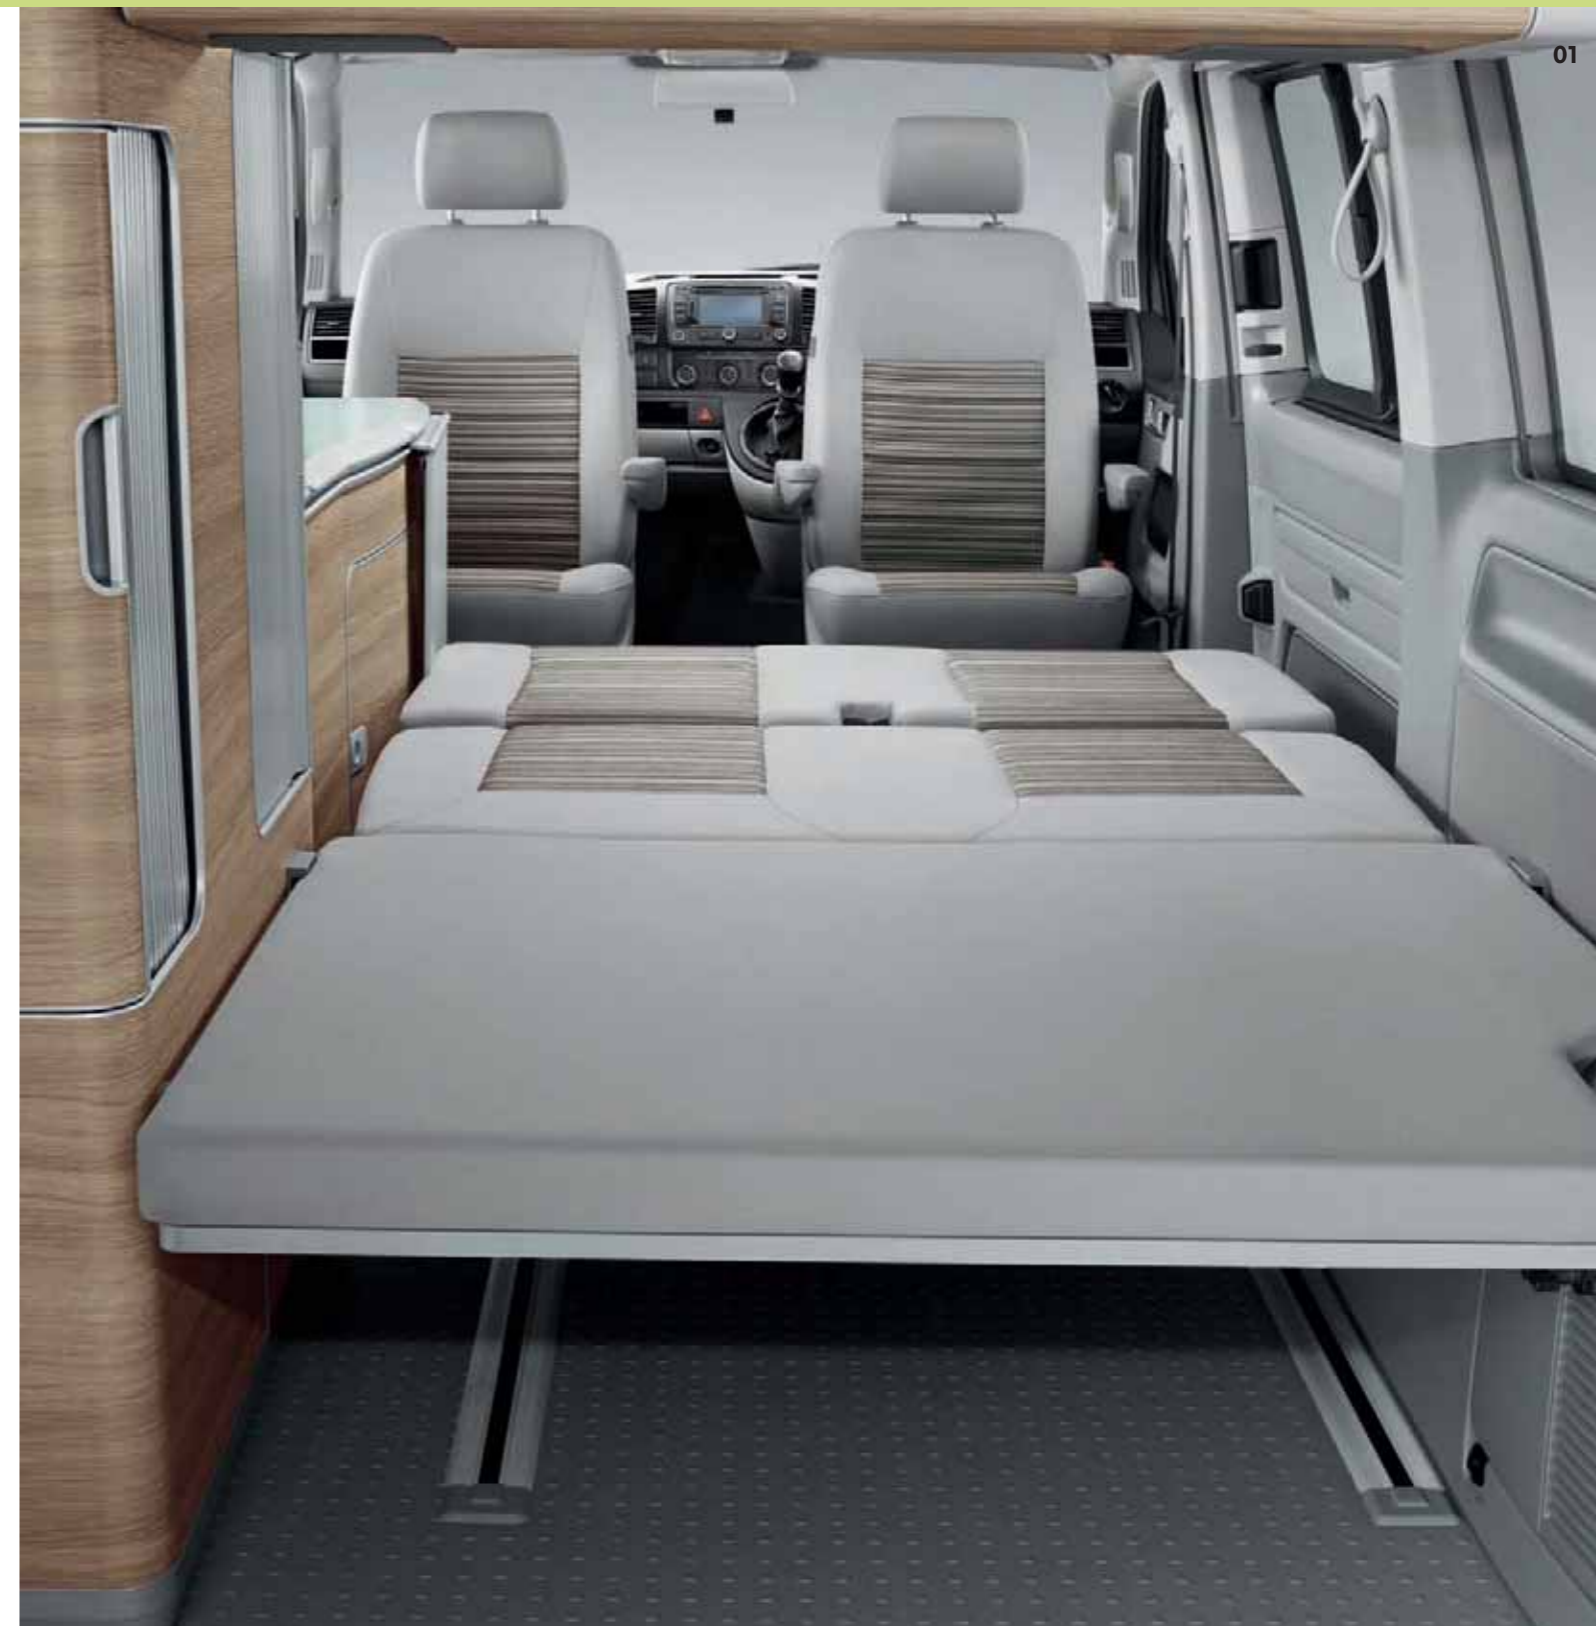

This exceptional vehicle is sure-footed, too, with high body rigidity, large anti-roll bars, McPherson suspension struts and independent rear suspension combining to ensure a dynamic driving experience. Naturally, safety is paramount, which is why an Anti-lock Brake System (ABS), Electronic Differential Lock (EDL), Traction Control System (TCS), Engine Braking Control (EBC) and Electronic Stabilisation Programme (ESP), not to mention driver, passenger, side and front curtain airbags, all come as standard, providing you and your passengers with the highest levels of protection.

01 The rear bench seat in the living area converts into a bed measuring 114 x 200cm. To enlarge the luggage space, the cover can also be locked in a higher position.

02 Layout shows the lower cabin area with bench seat folded flat and bed cushion in place to create sleeping area.

03 The bed in the roof area measures 120 x 200cm. The slatted frame has a padded mattress for comfort.

04 A safety net can be attached to the upper berth.

05 The cab access to the roof space can be closed off with a blind.