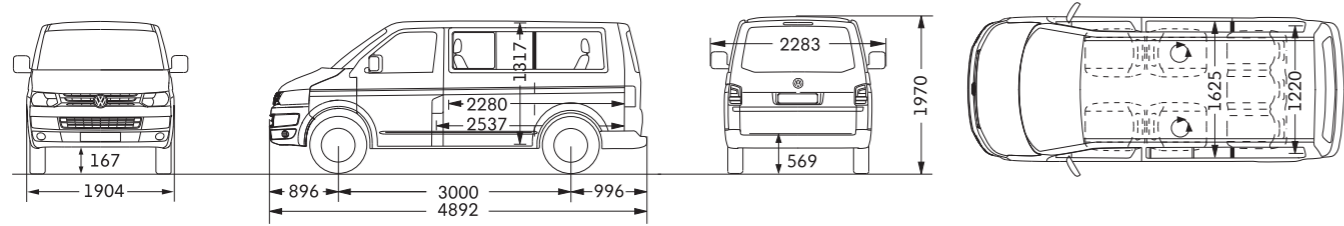

The performance figures listed above apply to vehicles without optional extras.

* Please contact your Van Centre for full details of availability.

New Caravelle weights and dimensions.

Short wheelbase.

Wheelbase		3,000	Side sliding doors	width	1,010
Passenger compartment	length	2,537		height	1,253
	width	1,625	Tailgate	width	1,446
	height	1,317		height	1,262
	area	4.3m ²	Turning circle (wall to wall)		11.9m
	volume	5.8m ³			
Width (between wheel housings)		1,220	Dimensions in mm unless otherwise indicated.		