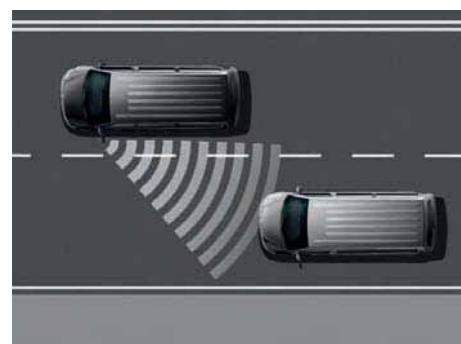

† Calculated at 17.5% on all products.

1. ¹ **Privacy glass:** All rear and side windows from 'B' pillar back are dark tinted.
2. ² **Satellite navigation:** Replaces radio/in-dash CD player, includes RDS radio function and CD changer control, where fitted (satellite navigation unit does not play audio CDs).
3. ³ **Towbar:** An adaptor is available from Van Centres, to allow connection to twin 7 pin sockets. Only one front towing eye with towbars.
4. ⁴ **Alcantara® and leather upholstery:** Seat material in contact with passengers is leather, other areas are leatherette.
5. ⁵ **Seats:** Additional seat with armrests, reach and rake adjustment, storage drawer in base.

Lane change assist.