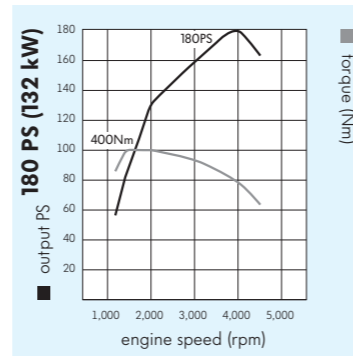

New California SE engine specifications.

	140PS TDI	180PS BiTDI
Engine type	Transverse, water cooled in line variable turbine geometry turbocharger with intercooler	Transverse, water cooled in line bi-turbo with intercooler
Mixture preparation/injection method	Common rail direct injection	BiTurbo common rail direct injection
EU exhaust emission standard	5	
No. of cylinders	4	
Cubic capacity, cm³	1,968	
Output, PS at rpm	140 at 3,500	180 at 4,000
Torque, max. Nm/rpm	340/1,750-2,500	400/1,500-2,000
Diesel Particulate Filter	•	•
6-speed manual gearbox	•	•
7-speed auto DSG	-	•
Front wheel drive	•	•
4MOTION® all wheel drive	-	•

Electrics.

Alternator	180A
Battery	61Ah (330A)

- Available.
- Not available.