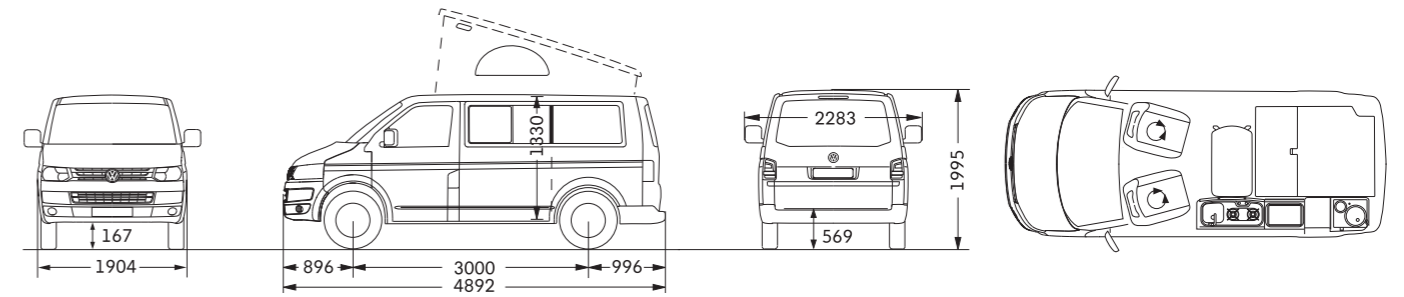

Electrics.

Alternator	180A
Battery	61Ah (330A)

- Available.
- Not available.

New California SE weights and dimensions.

Wheelbase	3,000	Tailgate width	1,446
Living area length	2,439	Living area height	1,262
Living area width	1,625	Turning circle	11.9m
Living area height to front edge of bed	1,334		
Living area area	4.0m ²		
Side sliding door width	1,010		
Side sliding door height	1,253	Dimensions in mm unless otherwise indicated.	