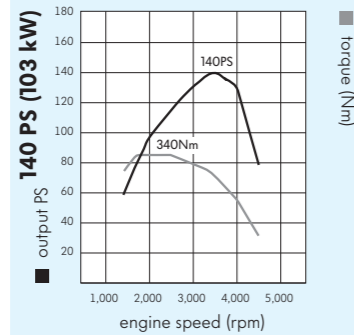

New Caravelle engine specifications.

	140PS TDI	180PS BiTDI
Engine type	Transverse, water cooled, diesel in line variable turbine geometry turbocharger with intercooler	Transverse, water cooled in line bi-turbo with intercooler
Mixture preparation/injection method	Common rail direct injection	BiTurbo common rail direct injection
EU exhaust emission standard	5	
No. of cylinders	4	
Cubic capacity, cm³	1,968	
Output, PS at rpm	140 at 3,500	180 at 4,000
Torque, max. Nm/rpm	340/1,750-2,500	400/1,500-2,000
Diesel Particulate Filter	•	•
6-speed manual gearbox	•	•
7-speed auto DSG	•	•
Front wheel drive	•	•
4MOTION® all wheel drive	-	•

Electrics.

Alternator	180A
Battery - SE	61Ah (330A)
- Executive	95Ah (450A)

- Available.
- Not available.

New Caravelle fuel consumption, performance and CO₂ emissions.

Fuel consumption mpg (l/100km), CO₂ emissions (g/km) for new Caravelle SE and Executive with 80 litre fuel tank capacity.

Engine	140PS TDI 2.0 litre	140PS TDI DSG 2.0 litre	180PS BiTDI 2.0 litre	180PS BiTDI DSG 2.0 litre	180PS BiTDI 4MOTION® * 2.0 litre
Urban	28.8 (9.8)	27.2 (10.4)	29.4 (9.6)	28.2 (10.0)	TBC
Extra urban	43.5 (6.5)	40.9 (6.9)	43.5 (6.5)	42.2 (6.7)	TBC
Combined	36.7 (7.7)	34.4 (8.2)	37.2 (7.6)	35.8 (7.9)	TBC
CO₂ emissions	203	216	199	208	TBC
Acceleration mph (0-62)	14.2	14.7	11.4	11.3	TBC
Top speed mph	107	107	119	119	TBC

The performance figures listed above apply to vehicles without optional extras.

* Please contact your Van Centre for full details of availability.