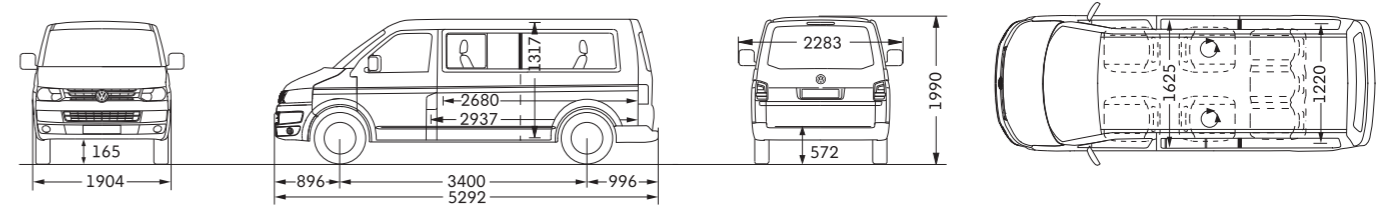

Long wheelbase.

Wheelbase		3,400	Side sliding doors	width	1,010
Passenger compartment	length	2,937		height	1,253
	width	1,625	Tailgate	width	1,446
	height	1,317		height	1,262
	area	5.0m²	Turning circle (wall to wall)		13.2m
	volume	6.7m³			
Width (between wheel housings)		1,220	Dimensions in mm unless otherwise indicated.		

The height measurements listed here may vary by ± 50mm depending on equipment fitted.

Model	Gross vehicle weight kg	Engine	Seats up to	Axle load limit front kg	Axle load limit rear kg	Trailer weight braked/unbraked¹ kg	Gross train weight kg	Unladen weight² kg	Payload² kg
SE SWB	3,000	140PS TDI	7	1,550	1,575	2,500 / 750	5,200	2,308	692
		140PS TDI DSG	7	1,550	1,575	2,500 / 750	5,300	2,320	680
		180PS BiTDI	7	1,550	1,575	2,500 / 750	5,200	2,338	662
		180PS BiTDI DSG	7	1,550	1,575	2,500 / 750	5,300	2,350	650
		180PS BiTDI 4MOTION®	7	TBC	TBC	TBC / TBC	TBC	2,456	544
SE LWB	3,080	140PS TDI	7	1,600	1,600	2,500 / 750	5,200	2,410	670
		140PS TDI DSG	7	1,600	1,600	2,500 / 750	5,300	2,422	658
		180PS BiTDI	7	1,600	1,600	2,500 / 750	5,200	2,421	659
		180PS BiTDI DSG	7	1,600	1,600	2,500 / 750	5,300	2,433	647
Executive SWB	3,000	140PS TDI	7	1,550	1,575	2,500 / 750	5,200	2,340	660
		140PS TDI DSG	7	1,550	1,575	2,500 / 750	5,300	2,352	648
		180PS BiTDI	7	1,550	1,575	2,500 / 750	5,200	2,365	635
		180PS BiTDI DSG	7	1,550	1,575	2,500 / 750	5,300	2,377	623
		180PS BiTDI 4MOTION®	7	TBC	TBC	TBC / TBC	TBC	2,483	517

Trailer nose weight is 100kg.

Roof load limit is: maximum 150kg (with 4 roof bars)
maximum 100kg (with 2 roof bars)

Tailgate load limit is maximum 75kg.

¹ For 12% gradient.

² Unladen weight and payload includes approximately 90% fuel load and 75kg for driver.

Payload = gross vehicle weight - unladen weight.